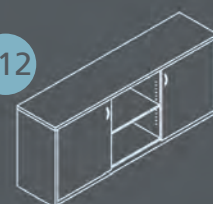

505

4 drawer moby
465W X 630H X 493D

506

double file moby
465W X 650H X 493D

507

hutch
1150W X 900H X 300D

508

hutch
1150W X 900H X 300D (2 door)

509

hutch
1650W X 900H X 300D

510

hutch
1650W X 900H X 300D (4 door)

511

credenza
1200W X 720H X 400D

512

credenza
1700W X 720H X 400D

513

bookcase
800W X 900H X 300D

514

bookcase
800W X 1200H X 300D

515

bookcase
800W X 1500H X 300D

516

bookcase
800W X 1800H X 300D