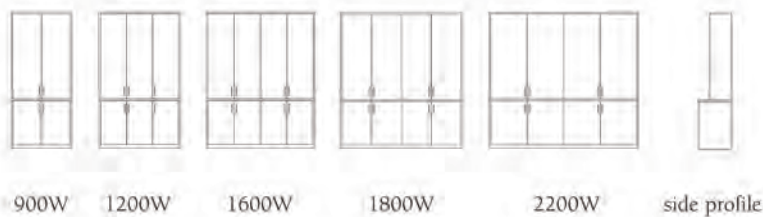

562 WALL UNITS (2000H X 320D hutch X 500D credenza) – 25mm carcase, 16mm doors

563 JUMBO FILE UNIT
– 25mm carcase, 16mm drawers

900W X 500D

All dimensions are in millimetres and are overall.

While a standard range is shown above, it is possible to make small variations to fit your specific needs. Ask your salesperson for a quote.