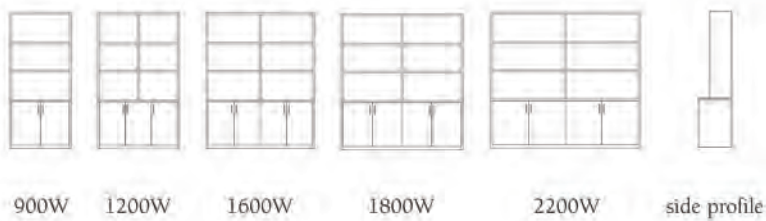

555 A UNITS (900H X 500D) – 25mm carcase, 16mm doors

556 HUTCH UNITS (900H X 300D) – 25mm

557 HUTCH UNITS (900H X 320D) – 25mm carcase, 16mm doors

558 WALLMOUNTED BOOKCASES (900H X 300D)
– all 16mm with mounting rail top and bottom

559 WALLMOUNTED CUPBOARDS (900H X 320D)
– all 16mm with mounting rail top and bottom

560 WALL UNITS (2000H X 300D hutch X 500D credenza) – 25mm carcase, 16mm doors

562 WALL UNITS (2000H X 320D hutch X 500D credenza) – 25mm carcase, 16mm doors

563 JUMBO FILE UNIT
– 25mm carcase, 16mm drawers

900W X 500D

All dimensions are in millimetres and are overall.

While a standard range is shown above, it is possible to make small variations to fit your specific needs. Ask your salesperson for a quote.