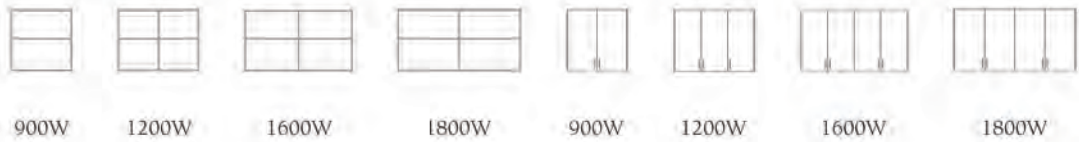

1800W

2000W

2200W

2400W

All dimensions are in millimetres and are overall.

While a standard range is shown above, it is possible to make small variations to fit your specific needs. Ask your salesperson for a quote.

555 A UNITS (900H X 500D) – 25mm carcase, 16mm doors

556 HUTCH UNITS (900H X 300D) – 25mm

557 HUTCH UNITS (900H X 320D) – 25mm carcase, 16mm doors

558 WALLMOUNTED BOOKCASES (900H X 300D)
– all 16mm with mounting rail top and bottom