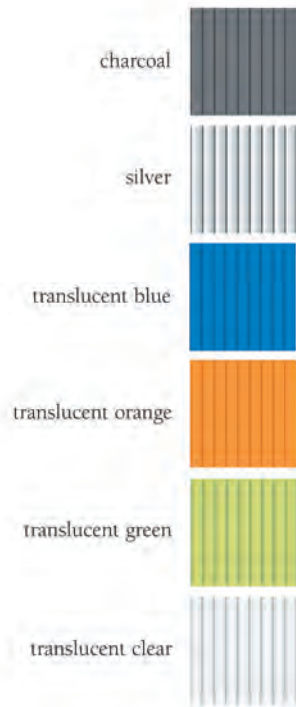

zone.. tambo

it's how you want to work

Tambo is unique: a sliding door system that saves an amazing amount of space. The door is available in silver, charcoal, clear or vivid translucent colours. Tambo accommodates everything from files to a complete storage centre. Very mobile, on stylish large industrial castors for easy moveability. The option of fitting modular file drawer units, in particular Tambo units, creates a great flexible workplace.

583 TAMBO ECO

An economical Tambo unit. Features one adjustable shelf which is designed to fit 2 rows of Eastlight folders.
800W X 950H X 400D

584 TAMBO 1

Designed to fit 3 rows of Eastlight folders, featuring 2 adjustable shelves.
800W X 1350H X 450D

585 TAMBO 2

Features 3 adjustable shelves, designed to fit 4 rows of Eastlight folders.
800W X 1750H X 450D

586 TAMBO 3

1 adjustable shelf on the top half of the unit, and one long single drawer accompanied by a lateral double file drawer.
900W X 1470H X 500D

587 TAMBO 4

3 adjustable shelves designed to fit 4 rows of Eastlight folders.
900W X 1800H X 500D

All dimensions are in millimetres and are overall.

While a standard range is shown above, it is possible to make small variations to fit your specific needs. Ask your salesperson for a quote.