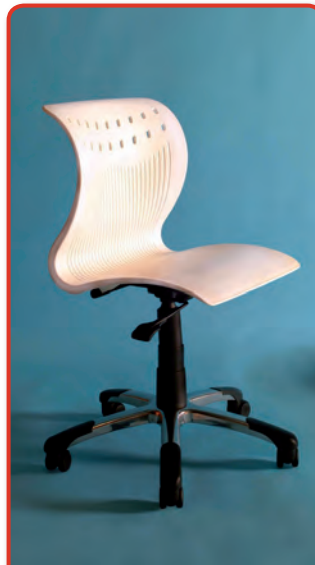

334 Viva Gas Lift

- Gas lift for height adjustment
- 1 piece chair seat & back
- Ribbed back & seat for comfort & strength
- Colours: Blue, Black, Red, Yellow & White
- Option to have black padded seats