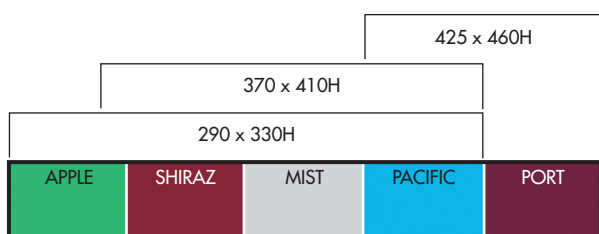

Ink Blue

Charcoal

Buy direct
from the importer
and save \$\$\$

117 Rainbow Chairs

305mm - Preschool
 320mm - Year 1&2
 360mm - Year 3&4
 400mm - Year 5&6

- Colours match the Melteca colours - Pomegranite, Indigo, Jaffa, Memphis Blue, Lemon, Memphis Green, Lime, Memphis Red
- Heavy duty oval tube frame
- Stackable

320 Ergoflex Gas Chairs

Height Adjustable Gas Lift

- Available with wheels
- Strong flexible polypropylene seat
- Ribbed back for strength and flexibility
- Excellent for computer suites
- Colours - Burgundy, Bottle Green, Royal Blue and Charcoal
- Option to upgrade to glides

391 Ergoflex Chairs

450mm high

- Strong flexible polypropylene seat
- Ribbed back
- Excellent chair for classrooms and libraries
- Colours - Charcoal, Royal Blue, Bottle Green and Burgundy

CHAIRS

122 Sitrite Chair