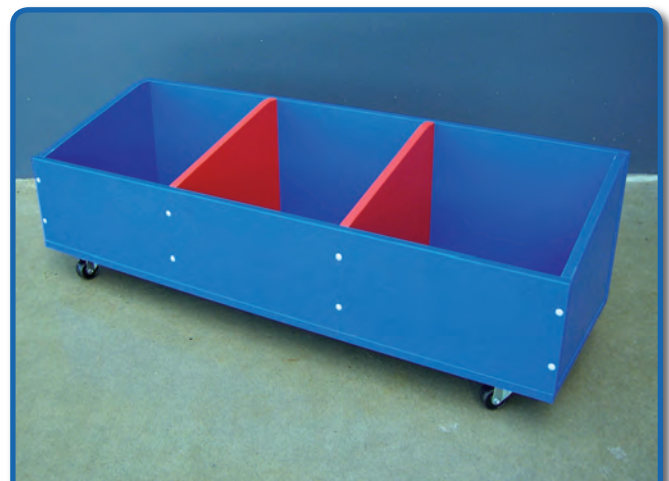

600L x 600D x 280H

- Twin wheel castor
- Standard white or coloured construction

29 Large Browser Box

900L x 900D x 280H

- Mobile
- Standard white or coloured construction

385 Mobile Storage Bins

400L x 400D x 350H

- Can be made to size
- Great for books, toys, blocks, lego etc
- Twin wheel castors

57 Mobile Bins

1800L x 350H x 400D (4 bins)

1200L x 350H x 400D (3 bins)

- Mobile
- Standard white or coloured construction