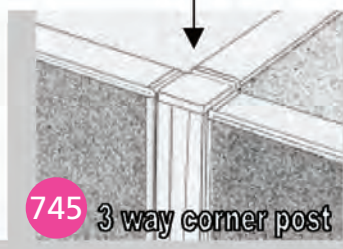

- A fast and effective way to create task privacy as well as add some level of communication within teams. This screen will retrofit to most desks with an overhanging worktop
- Lightweight panel with aesthetic shape
- Pinning capacity, panels will accept push-type pins
- Cast alloy clamp, suits desktops 25 mm to 36 mm, will fit to either side of panel
- Reversible left or right fitting
- Rounded corners with protective PVC edging
- Standard fabric finish Charade, other fabrics available upon request
- Simple rectangular shape option.

Torsionally rigid panels.
Charade fabric as standard

Easy installation with velcro jointing at posts and straight lines

Optional plain end trims in anodised aluminium

Radiused aluminium top capping finished in natural anodised aluminium
Optional additional joint brace bracket for longer runs and taller panels
Radiused aluminium corner post for right angle joins

744 plain end

745 3 way corner post

746 2 way corner post

The joint brace bracket can also be used as a wall fix and as an adapter to other screen systems.

The standard support foot can be placed anywhere in the line or be fixed in position with the adjustable glide.
a wheeled version available

747 support foot

748 mobile foot

749 joint brace

Screen heights
1200 high for some sitting communication
1500 high for sitting privacy
1800 high for standing privacy

741

742

743

Screen widths 600mm 800mm 900mm 1000mm 1200mm
Wider panels are available subject to fabric widths