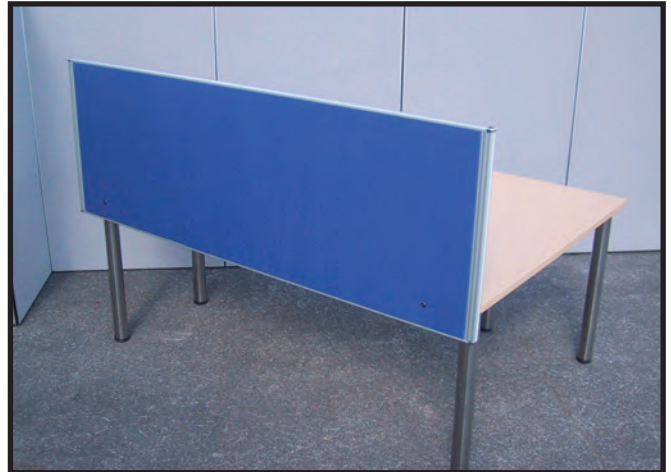

740 Contour screen panels

- 1200 mm wide x 600/300 mm high
- 1500 mm wide x 600/300 mm high
- 1600 mm wide x 600/300 mm high
- 1800 mm wide x 600/300 mm high

A simple privacy panel which easily clamps onto most desking systems, makes the equivalent of 900/1200 mm high screen panels.

- A fast and effective way to create task privacy as well as add some level of communication within teams. This screen will retrofit to most desks with an overhanging worktop
- Lightweight panel with aesthetic shape
- Pinning capacity, panels will accept push-type pins
- Cast alloy clamp, suits desktops 25 mm to 36 mm, will fit to either side of panel
- Reversible left or right fitting
- Rounded corners with protective PVC edging
- Standard fabric finish Charade, other fabrics available upon request
- Simple rectangular shape option.

750 Quadscape - Clip on Panel

- 1200 mm wide x 600 mm high
- 1500 mm wide x 600 mm high
- 1600 mm wide x 600 mm high
- 1800 mm wide x 600 mm high

- Simple cast alloy clamp system to suit most desks and tables
- Fast installation
- Silver aluminium capping
- Simple reconfiguration
- Four standard sizes
- Custom panel sizes

Torsionally rigid panels.
Charade fabric as standard

Easy installation with velcro jointing at posts and straight lines

Optional plain end trims in anodised aluminium

Radiused aluminium top capping finished in natural anodised aluminium
Optional additional joint brace bracket for longer runs and taller panels
Radiused aluminium corner post for right angle joins