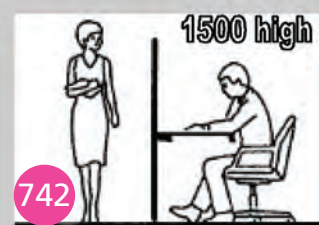

740 Contour screen panels

- 1200 mm wide x 600/300 mm high
- 1500 mm wide x 600/300 mm high
- 1600 mm wide x 600/300 mm high
- 1800 mm wide x 600/300 mm high

A simple privacy panel which easily clamps onto most desking systems, makes the equivalent of 900/1200 mm high screen panels.

- A fast and effective way to create task privacy as well as add some level of communication within teams. This screen will retrofit to most desks with an overhanging worktop
- Lightweight panel with aesthetic shape
- Pinning capacity, panels will accept push-type pins
- Cast alloy clamp, suits desktops 25 mm to 36 mm, will fit to either side of panel
- Reversible left or right fitting
- Rounded corners with protective PVC edging
- Standard fabric finish Charade, other fabrics available upon request
- Simple rectangular shape option.

750 Quadscape - Clip on Panel

- 1200 mm wide x 600 mm high
- 1500 mm wide x 600 mm high
- 1600 mm wide x 600 mm high
- 1800 mm wide x 600 mm high

- Simple cast alloy clamp system to suit most desks and tables
- Fast installation
- Silver aluminium capping
- Simple reconfiguration
- Four standard sizes
- Custom panel sizes

747 support foot

748 mobile foot

749 joint brace

Screen heights
1200 high for some sitting communication
1500 high for sitting privacy
1800 high for standing privacy

741

742

743

Screen widths 600mm 800mm 900mm 1000mm 1200mm
Wider panels are available subject to fabric widths