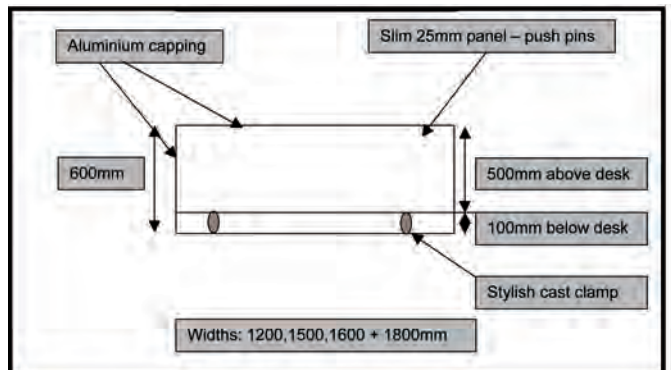

740 Contour screen panels

- 1200 mm wide x 600/300 mm high
- 1500 mm wide x 600/300 mm high
- 1600 mm wide x 600/300 mm high
- 1800 mm wide x 600/300 mm high

A simple privacy panel which easily clamps onto most desking systems, makes the equivalent of 900/1200 mm high screen panels.

- A fast and effective way to create task privacy as well as add some level of communication within teams. This screen will retrofit to most desks with an overhanging worktop
- Lightweight panel with aesthetic shape
- Pinning capacity, panels will accept push-type pins
- Cast alloy clamp, suits desktops 25 mm to 36 mm, will fit to either side of panel
- Reversible left or right fitting
- Rounded corners with protective PVC edging
- Standard fabric finish Charade, other fabrics available upon request
- Simple rectangular shape option.

750 Quadscape - Clip on Panel

- 1200 mm wide x 600 mm high
- 1500 mm wide x 600 mm high
- 1600 mm wide x 600 mm high
- 1800 mm wide x 600 mm high

- Simple cast alloy clamp system to suit most desks and tables
- Fast installation
- Silver aluminium capping
- Simple reconfiguration
- Four standard sizes
- Custom panel sizes

747 support foot

748 mobile foot

749 joint brace

Screen heights
1200 high for some sitting communication
1500 high for sitting privacy
1800 high for standing privacy

741

742

743

Screen widths 600mm 800mm 900mm 1000mm 1200mm
Wider panels are available subject to fabric widths