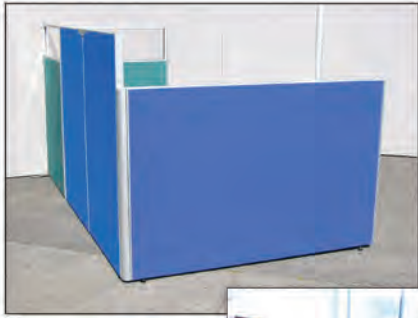

Torsionally rigid panels.
Charade fabric as standard

Easy installation with velcro jointing at posts and straight lines

Optional plain end trims in anodised aluminium

Radiused aluminium top capping finished in natural anodised aluminium
Optional additional joint brace bracket for longer runs and taller panels
Radiused aluminium corner post for right angle joins

The joint brace bracket can also be used as a wall fix and as an adapter to other screen systems.

The standard support foot can be placed anywhere in the line or be fixed in position with the adjustable glide.
a wheeled version available

Screen heights
1200 high for some sitting communication
1500 high for sitting privacy
1800 high for standing privacy

Screen widths   600mm   800mm   900mm   1000mm   1200mm
Wider panels are available subject to fabric widths

Help   We will advise you on stability requirements and layout options