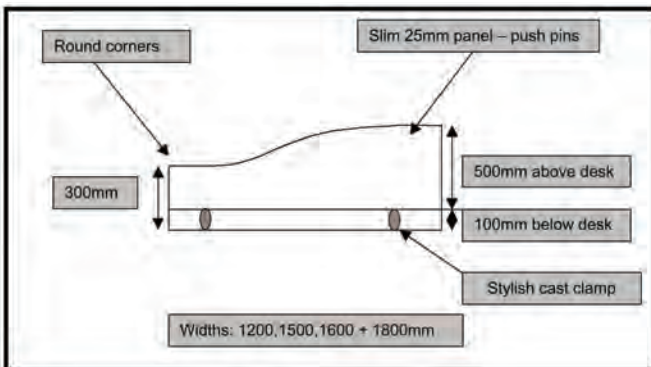

740 Contour screen panels

- 1200 mm wide x 600/300 mm high
- 1500 mm wide x 600/300 mm high
- 1600 mm wide x 600/300 mm high
- 1800 mm wide x 600/300 mm high

A simple privacy panel which easily clamps onto most desking systems, makes the equivalent of 900/1200 mm high screen panels.

- A fast and effective way to create task privacy as well as add some level of communication within teams. This screen will retrofit to most desks with an overhanging worktop
- Lightweight panel with aesthetic shape
- Pinning capacity, panels will accept push-type pins
- Cast alloy clamp, suits desktops 25 mm to 36 mm, will fit to either side of panel
- Reversible left or right fitting
- Rounded corners with protective PVC edging
- Standard fabric finish Charade, other fabrics available upon request
- Simple rectangular shape option.

750 Quadscape - Clip on Panel

- 1200 mm wide x 600 mm high
- 1500 mm wide x 600 mm high
- 1600 mm wide x 600 mm high
- 1800 mm wide x 600 mm high

- Simple cast alloy clamp system to suit most desks and tables
- Fast installation
- Silver aluminium capping
- Simple reconfiguration
- Four standard sizes
- Custom panel sizes