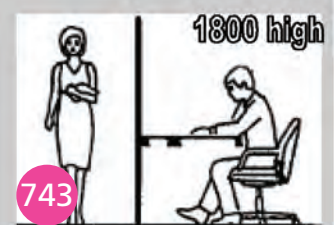

740 Contour screen panels

- 1200 mm wide x 600/300 mm high
- 1500 mm wide x 600/300 mm high
- 1600 mm wide x 600/300 mm high
- 1800 mm wide x 600/300 mm high

A simple privacy panel which easily clamps onto most desking systems, makes the equivalent of 900/1200 mm high screen panels.

- A fast and effective way to create task privacy as well as add some level of communication within teams. This screen will retrofit to most desks with an overhanging worktop
- Lightweight panel with aesthetic shape
- Pinning capacity, panels will accept push-type pins
- Cast alloy clamp, suits desktops 25 mm to 36 mm, will fit to either side of panel
- Reversible left or right fitting
- Rounded corners with protective PVC edging
- Standard fabric finish Charade, other fabrics available upon request
- Simple rectangular shape option.

747 support foot

748 mobile foot

749 joint brace

Screen heights
1200 high for some sitting communication
1500 high for sitting privacy
1800 high for standing privacy

741

742

743

Screen widths 600mm 800mm 900mm 1000mm 1200mm
Wider panels are available subject to fabric widths