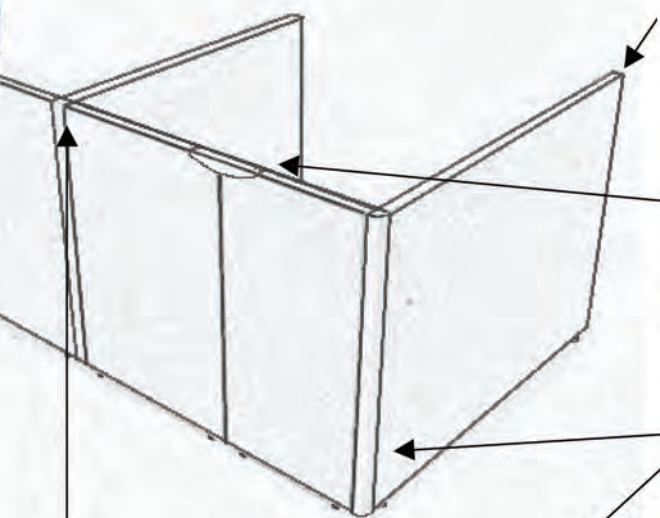

- A fast and effective way to create task privacy as well as add some level of communication within teams. This screen will retrofit to most desks with an overhanging worktop
- Lightweight panel with aesthetic shape
- Pinning capacity, panels will accept push-type pins
- Cast alloy clamp, suits desktops 25 mm to 36 mm, will fit to either side of panel
- Reversible left or right fitting
- Rounded corners with protective PVC edging
- Standard fabric finish Charade, other fabrics available upon request
- Simple rectangular shape option.

750 Quadscape - Clip on Panel

- 1200 mm wide x 600 mm high
- 1500 mm wide x 600 mm high
- 1600 mm wide x 600 mm high
- 1800 mm wide x 600 mm high

- Simple cast alloy clamp system to suit most desks and tables
- Fast installation
- Silver aluminium capping
- Simple reconfiguration
- Four standard sizes
- Custom panel sizes

Torsionally rigid panels.
Charade fabric as standard

Easy installation with velcro jointing at posts and straight lines

Optional plain end trims in anodised aluminium

Radiused aluminium top capping finished in natural anodised aluminium
Optional additional joint brace bracket for longer runs and taller panels
Radiused aluminium corner post for right angle joins