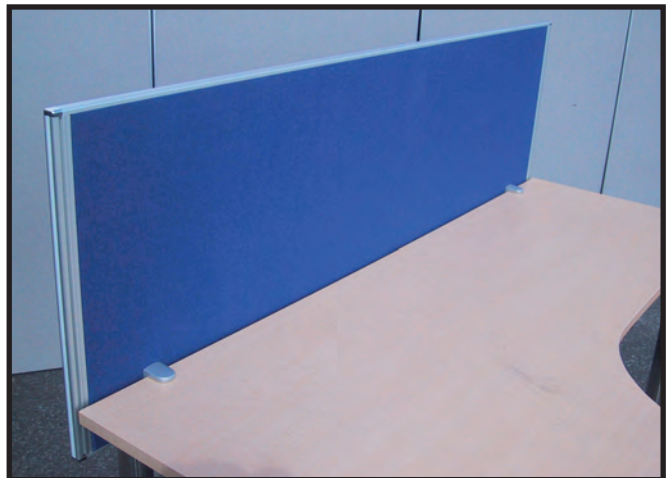

740 Contour screen panels

- 1200 mm wide x 600/300 mm high
- 1500 mm wide x 600/300 mm high
- 1600 mm wide x 600/300 mm high
- 1800 mm wide x 600/300 mm high

A simple privacy panel which easily clamps onto most desking systems, makes the equivalent of 900/1200 mm high screen panels.

- A fast and effective way to create task privacy as well as add some level of communication within teams. This screen will retrofit to most desks with an overhanging worktop
- Lightweight panel with aesthetic shape
- Pinning capacity, panels will accept push-type pins
- Cast alloy clamp, suits desktops 25 mm to 36 mm, will fit to either side of panel
- Reversible left or right fitting
- Rounded corners with protective PVC edging
- Standard fabric finish Charade, other fabrics available upon request
- Simple rectangular shape option.

750 Quadscape - Clip on Panel

- 1200 mm wide x 600 mm high
- 1500 mm wide x 600 mm high
- 1600 mm wide x 600 mm high
- 1800 mm wide x 600 mm high

- Simple cast alloy clamp system to suit most desks and tables
- Fast installation
- Silver aluminium capping
- Simple reconfiguration
- Four standard sizes
- Custom panel sizes

Torsionally rigid panels.
Charade fabric as standard

Easy installation with velcro jointing at posts and straight lines

Optional plain end trims in anodised aluminium

Radiused aluminium top capping finished in natural anodised aluminium
Optional additional joint brace bracket for longer runs and taller panels
Radiused aluminium corner post for right angle joins